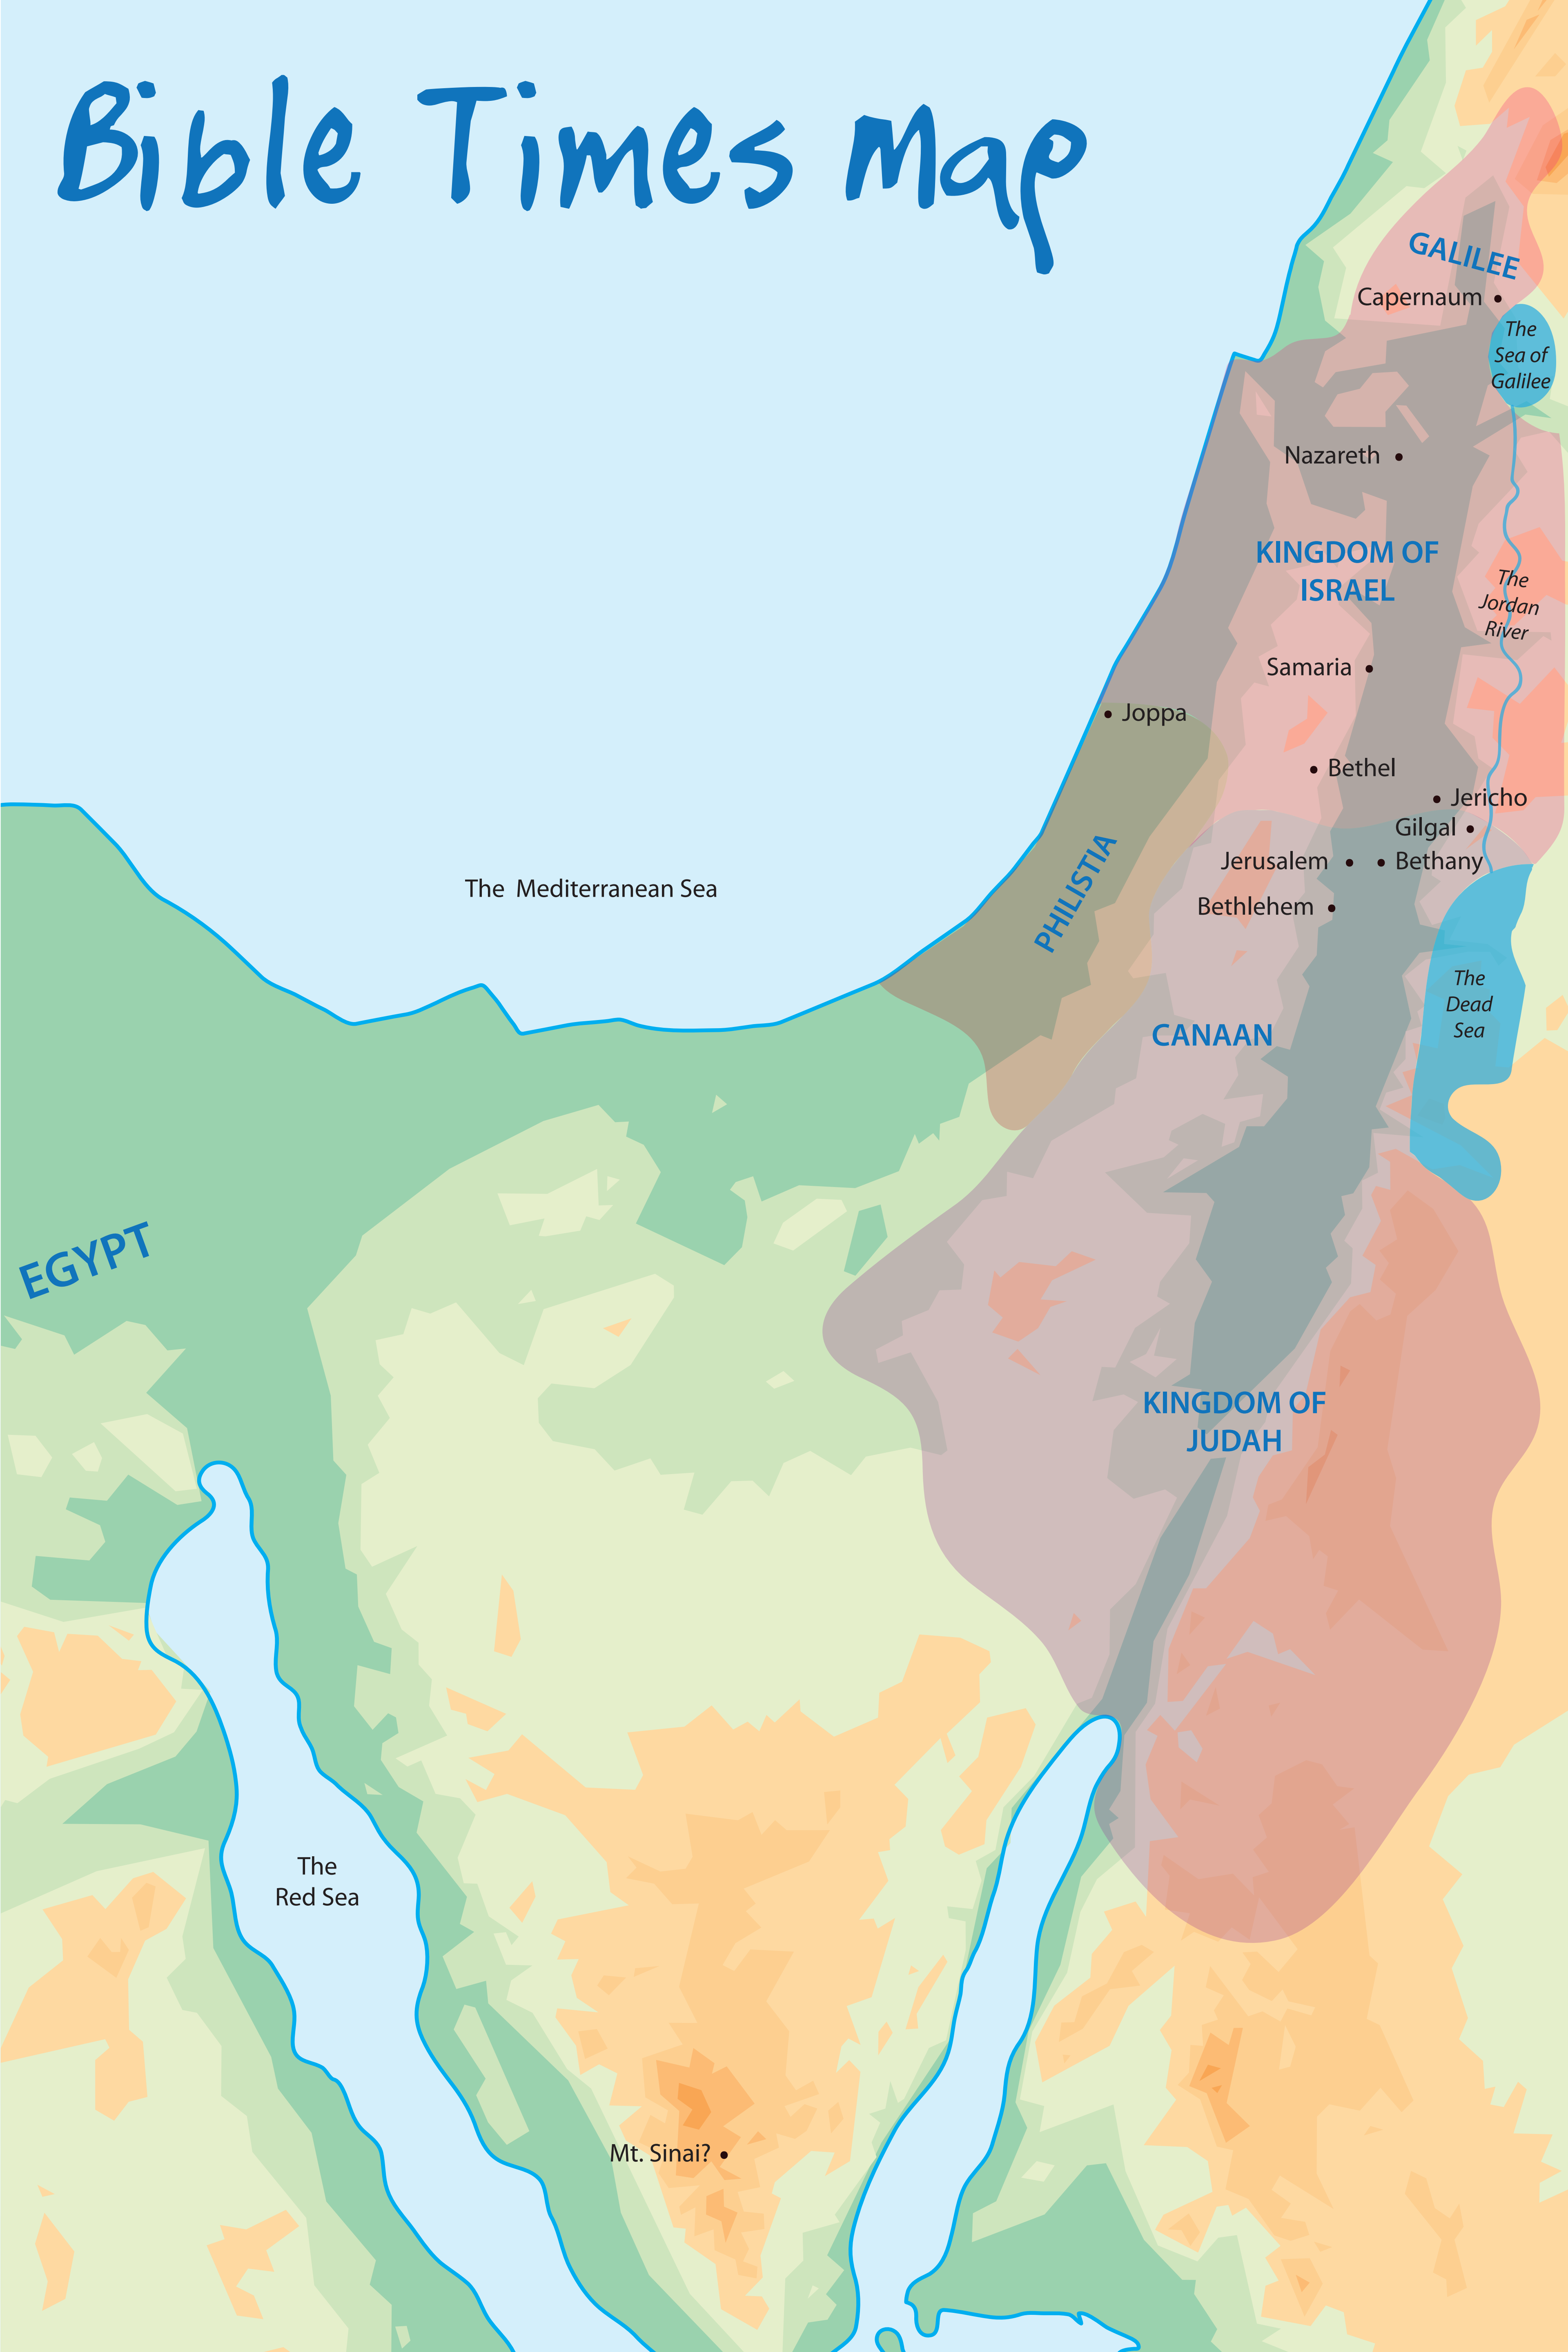

# Bible Times Map

GALILEE

Capernaum •

The Sea of Galilee

Nazareth •

KINGDOM OF ISRAEL

Samaria •

The Jordan River

• Joppa

• Bethel

• Jericho

• Gilgal

• Jerusalem

• Bethany

Bethlehem •

The Dead Sea

The Mediterranean Sea

PHILISTIA

CANAAN

EGYPT

KINGDOM OF JUDAH

The Red Sea

Mt. Sinai? •